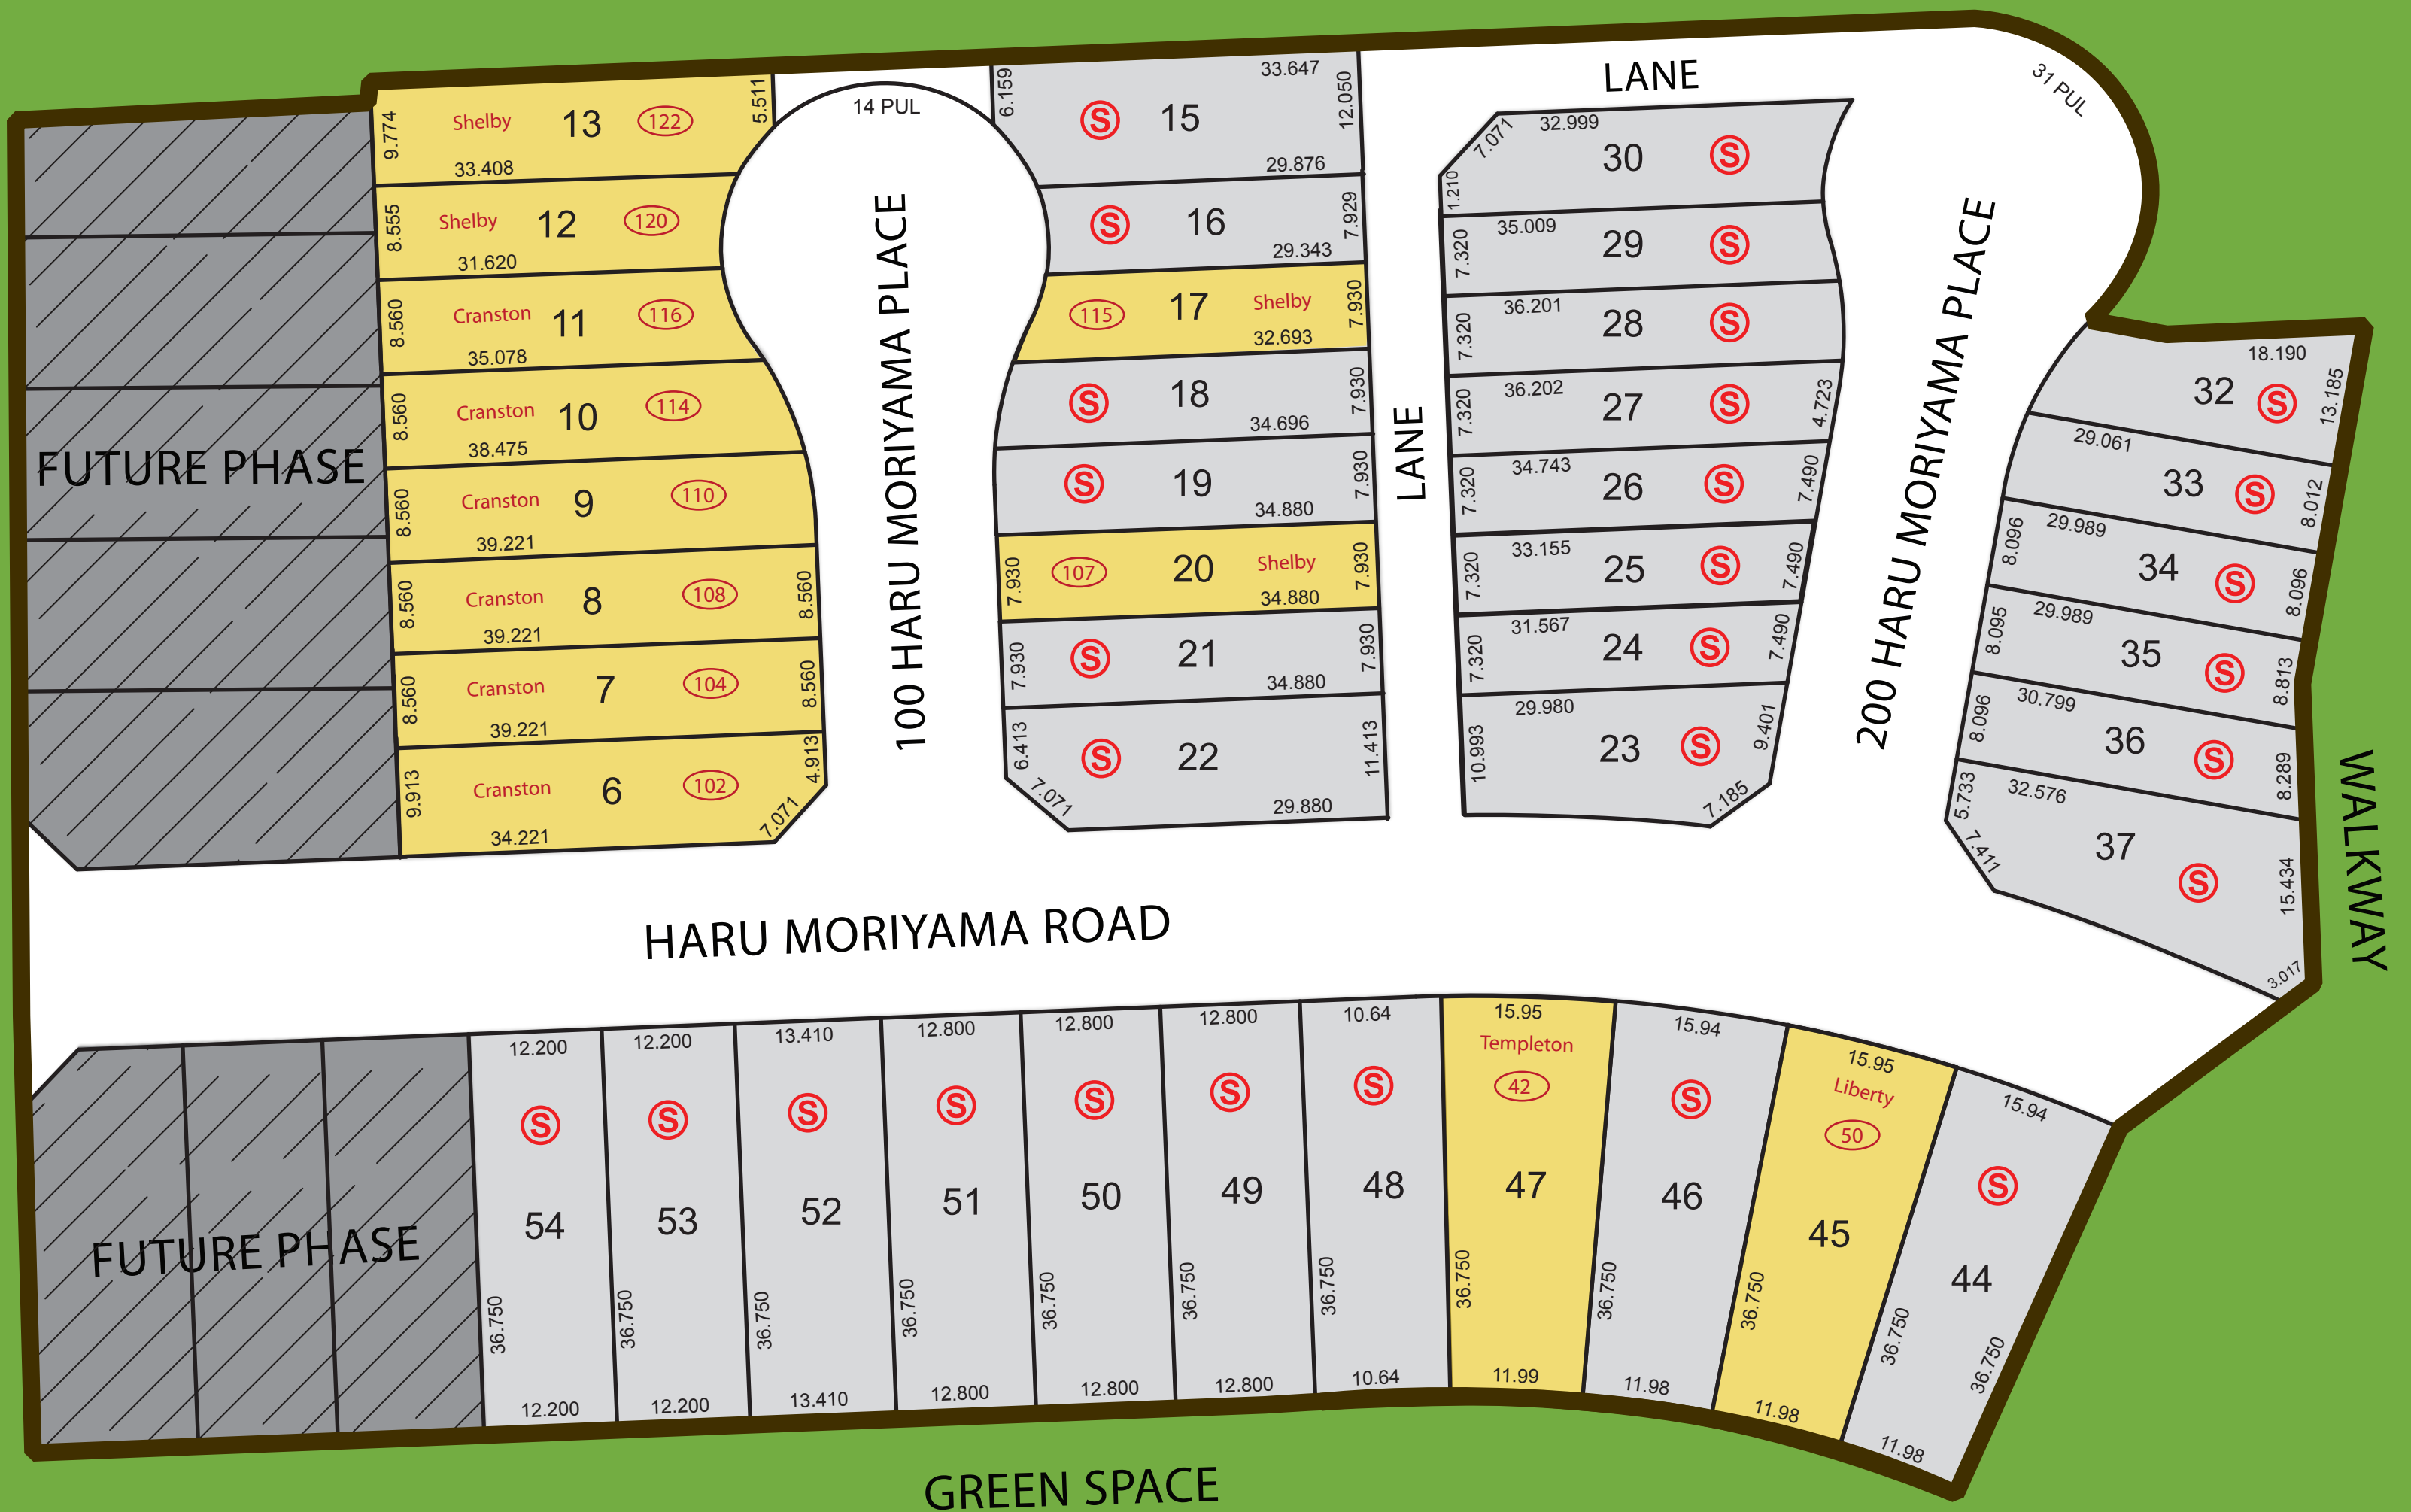

Traditions

By Avonlea Master Builder

PHASE 3

LEGEND

- SPEC HOMES
- S SOLD